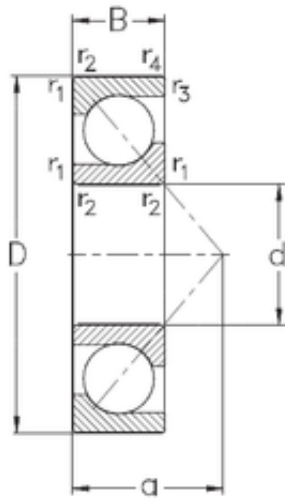

NTN BEARING CORP.OF AMERICA

75 mm x 130 mm x 25 mm NKE 7215-BE-MP
angular contact ball bearings

Bearing No. 7215-BE-MP

Size	75x130x25 mm
Bore Diameter	75 mm
Outer Diameter	130 mm
Width	25 mm
d	75 mm
D	130 mm
B	25 mm
C	25 mm
Angle ()	40 °
a	56 mm
r1 min.	1,5 mm
r2 min.	1,5 mm
r3 min.	1 mm
r4 min.	1 mm
Weight	1,2 Kg
Basic dynamic load rating (C)	72 kN
Basic static load rating (C0)	58 kN

7215-BE-MP Bearing 2D drawings and 3D CAD models